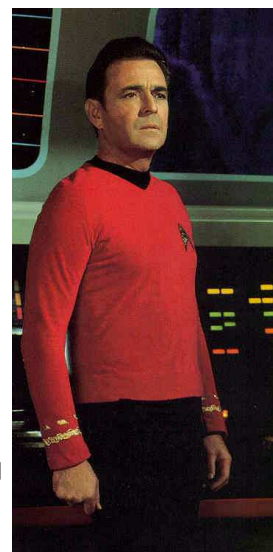

"F" Denotes a front facing panel and "B" a back facing panel

Lt. Commander Scott From The Original Series of "Star Trek"

This model, which is based on an original design by Masamune Washington, was created solely for the entertainment of the officers and crew of the USS Southern Cross and friends. It is not intended to infringe on the copyrights or trademarks of Star Trek™, as held by Paramount Pictures and CBS. Permission is hereby granted to anyone who wishes to reproduce the original material herein for non-commercial use, provided that the source of the material is included.

"F" Denotes a front facing panel and "B" a back facing panel

This model, which is based on an original design by Masamune Washington, was created solely for the entertainment of the officers and crew of the USS Magellan and our friends. It is not intended to infringe on the copyrights or trademarks of Star Trek™, as held by Paramount Pictures and Viacom Entertainment. Permission is hereby granted to anyone who wishes to reproduce the original material herein for non-commercial use, provided that the source of the material is included.

Lt. Commander Scott From the the original TV series "Star Trek"