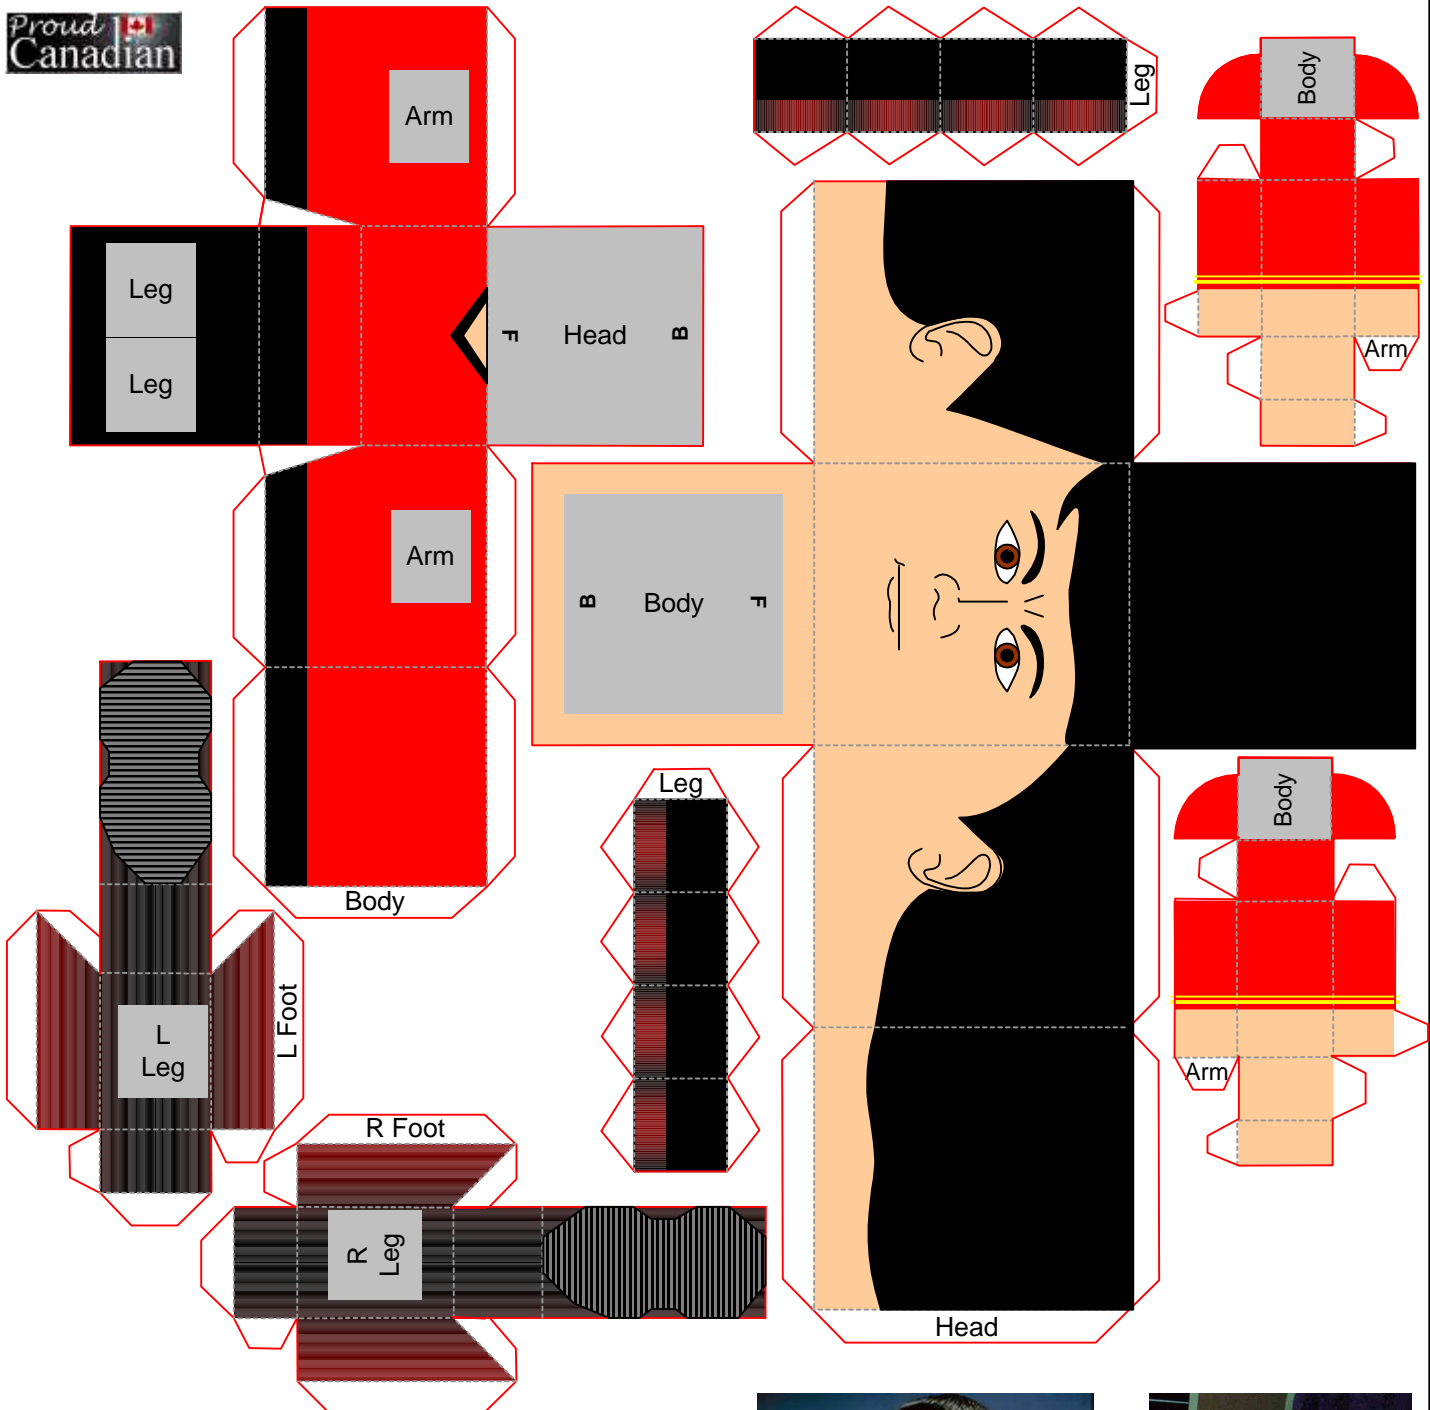

"F" Denotes a front facing panel and "B" a back facing panel

Lt. Commander Scott From The Original Series of "Star Trek"

This model, which is based on an original design by Masamune Washington, was created solely for the entertainment of the officers and crew of the USS Southern Cross and friends. It is not intended to infringe on the copyrights or trademarks of Star Trek™, as held by Paramount Pictures and CBS. Permission is hereby granted to anyone who wishes to reproduce the original material herein for non-commercial use, provided that the source of the material is included.

"F" Denotes a front facing panel and "B" a back facing panel

This model, which is based on an original design by Masamune Washington, was created solely for the entertainment of the officers and crew of the USS Magellan and our friends. It is not intended to infringe on the copyrights or trademarks of Star Trek™, as held by Paramount Pictures and Viacom Entertainment. Permission is hereby granted to anyone who wishes to reproduce the original material herein for non-commercial use, provided that the source of the material is included.

Lt. Commander Scott From the the original TV series "Star Trek"