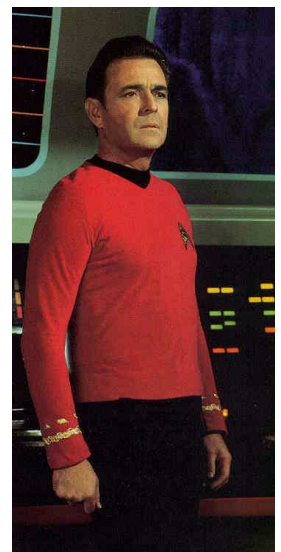

"F" Denotes a front facing panel and "B" a back facing panel

Lt. Commander Scott From The Original Series of "Star Trek"

This model, which is based on an original design by Masamune Washington, was created solely for the entertainment of the officers and crew of the USS Southern Cross and friends. It is not intended to infringe on the copyrights or trademarks of Star Trek™, as held by Paramount Pictures and CBS. Permission is hereby granted to anyone who wishes to reproduce the original material herein for non-commercial use, provided that the source of the material is included.

"F" Denotes a front facing panel and "B" a back facing panel

This model, which is based on an original design by Masamune Washington, was created solely for the entertainment of the officers and crew of the USS Magellan and our friends. It is not intended to infringe on the copyrights or trademarks of Star Trek™, as held by Paramount Pictures and Viacom Entertainment. Permission is hereby granted to anyone who wishes to reproduce the original material herein for non-commercial use, provided that the source of the material is included.

Lt. Commander Scott From the the original TV series "Star Trek"